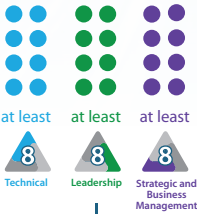

**See the details.**

PMI Talent Triangle™

PMP® | PgMP® | PfMP® | PMI-PBA®

60 PDUs per 3-year cycle

60  
PDUs

## Education

Now there's a **minimum** number of PDUs required in: **Technical**, **Leadership**, and **Strategic and Business Management** skills.

Remaining PDUs

Once you fill each section, the remaining PDUs can go into any of the three sections.